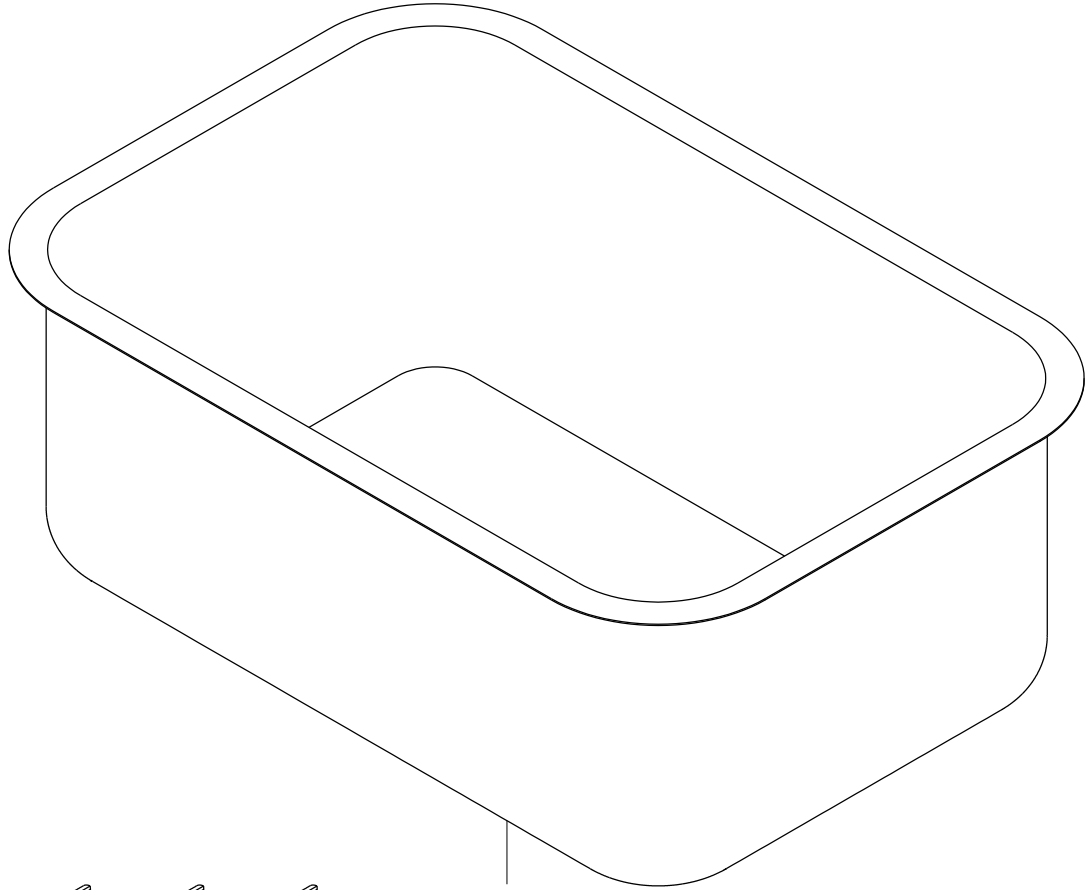

KU231 89BN

Stainless Steel Undermount Single Bowl Kitchen Sink, (L)23-3/8" X (W)17-13/16" X (D)9"

1